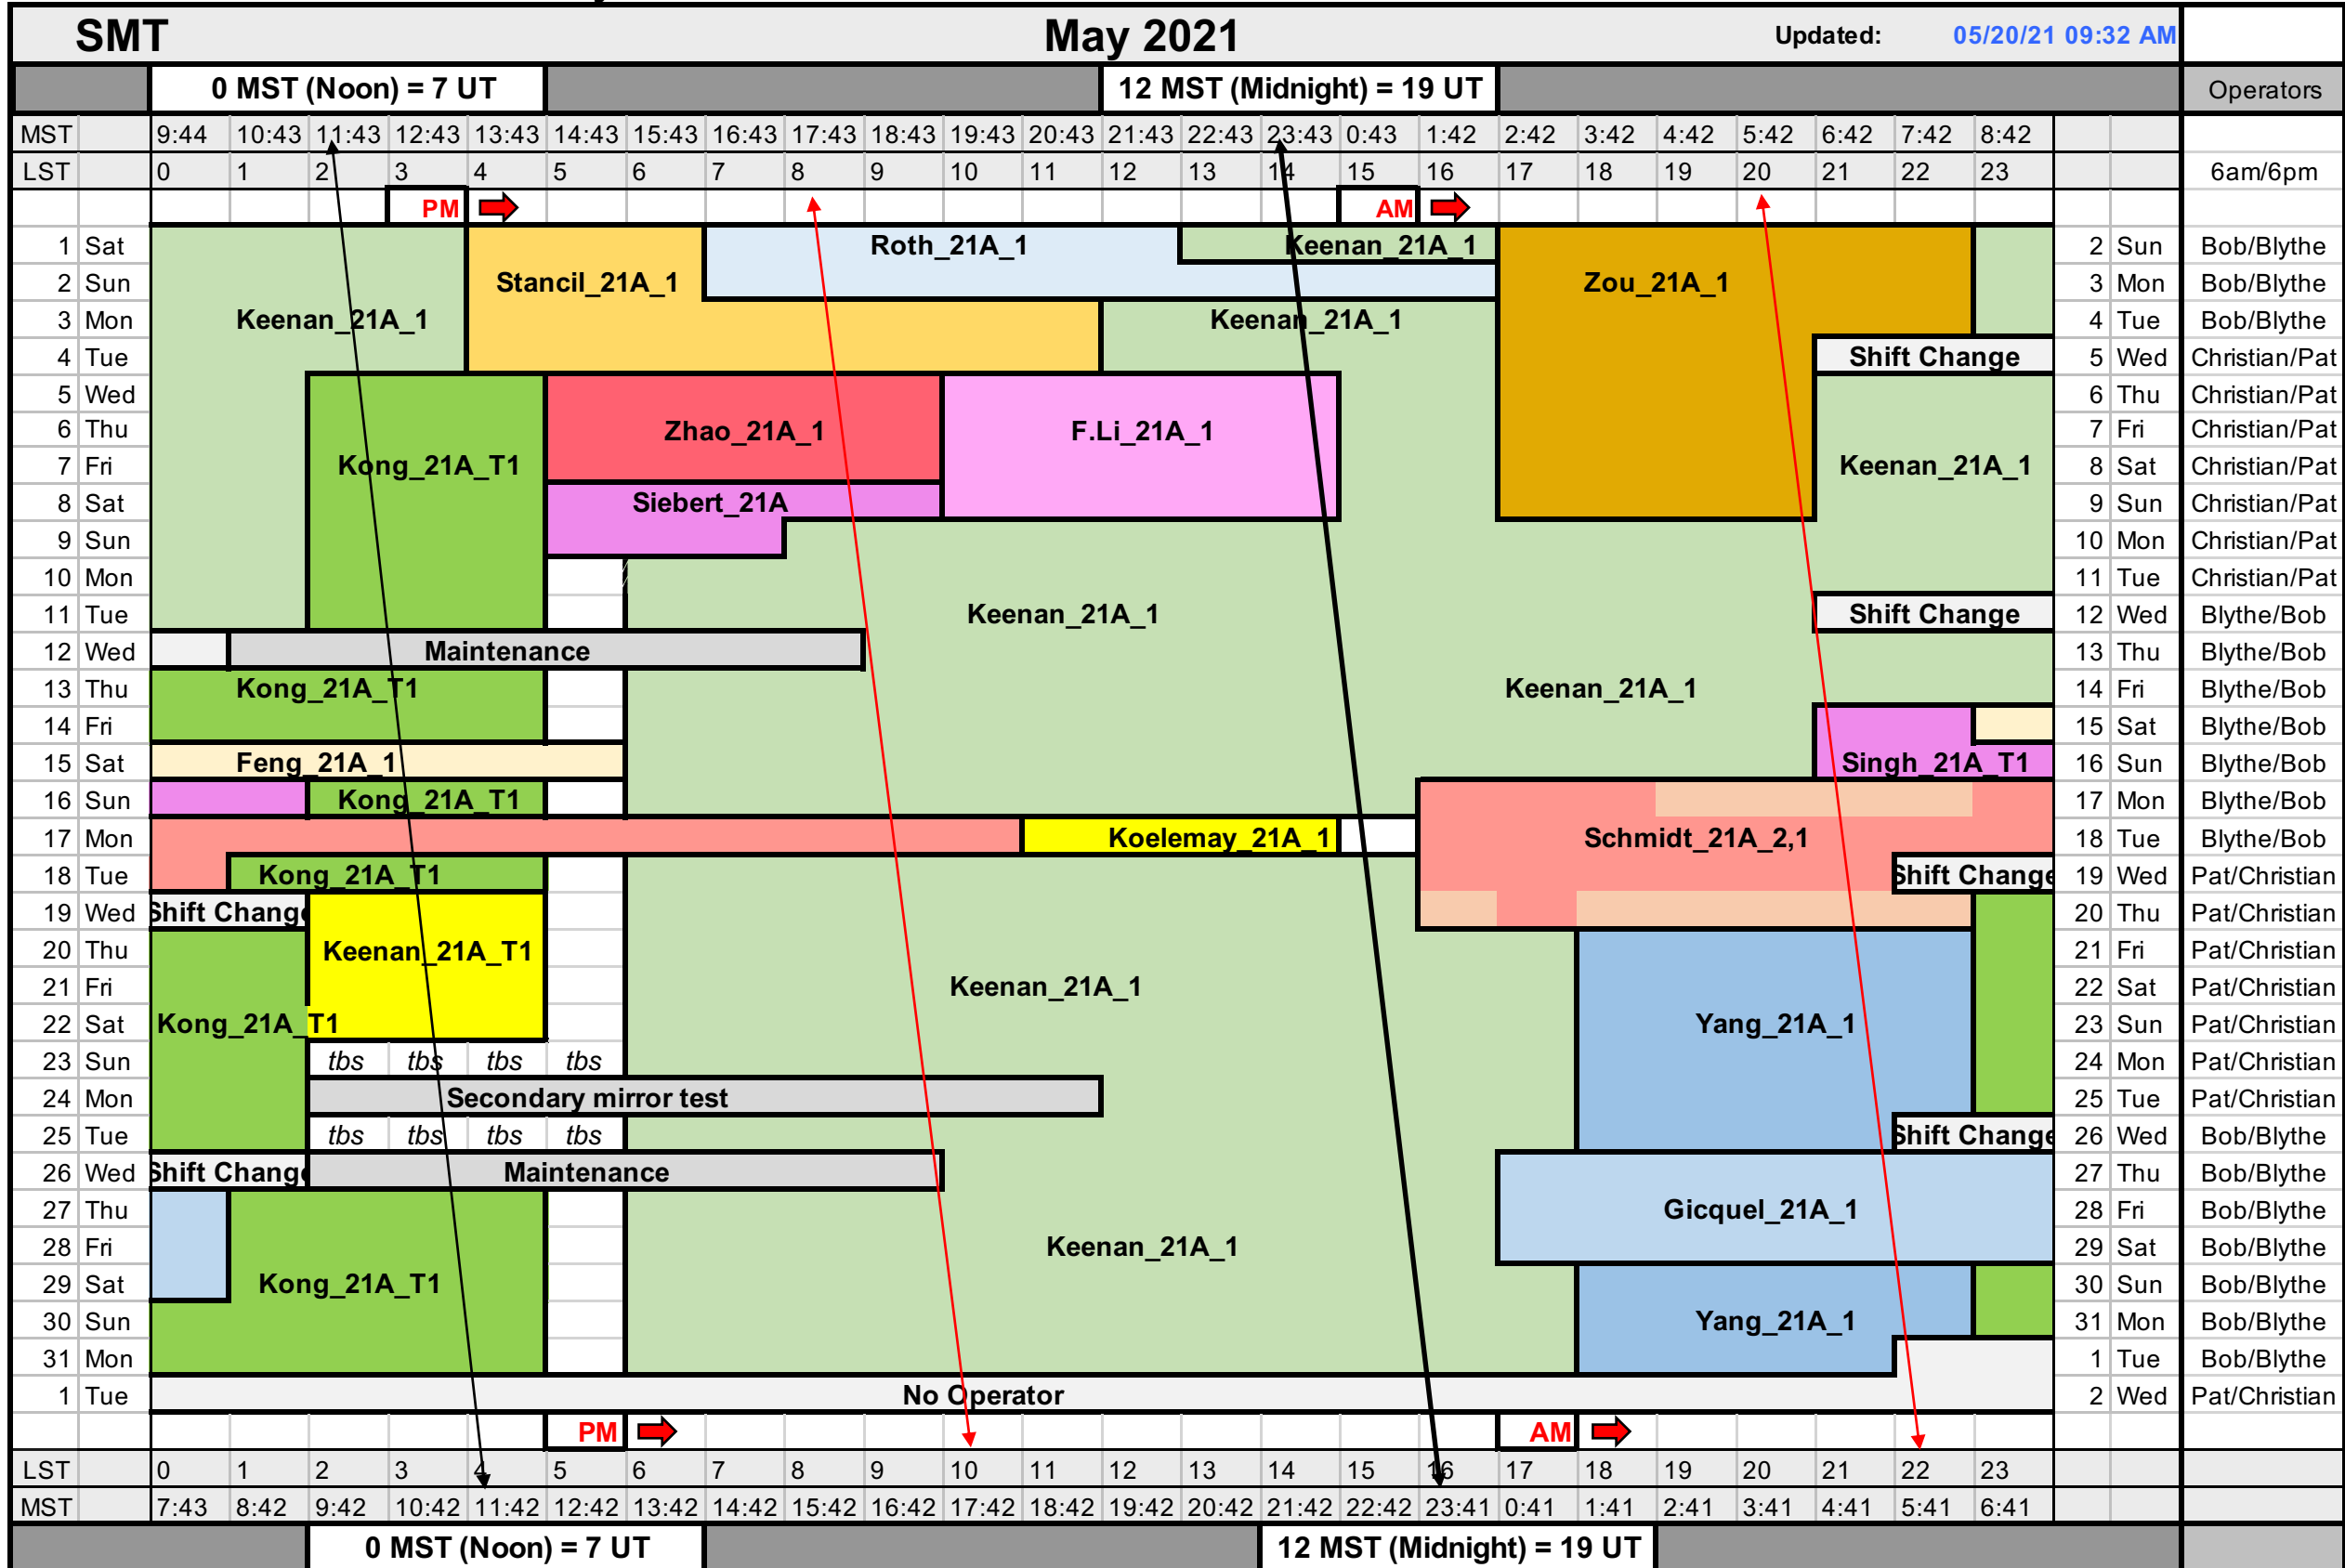

Arizona Radio Observatory

SMT

May 2021

Updated: 05/20/21 09:32 AM

Observer Time BEGINS and ENDS at LST times indicated
Solid black arrows indicate 0 MST (Midnight) and 12 MST (Noon)

Telephone: (520) 621-4328
Email SMT Operators:
opersmt@gmail.com